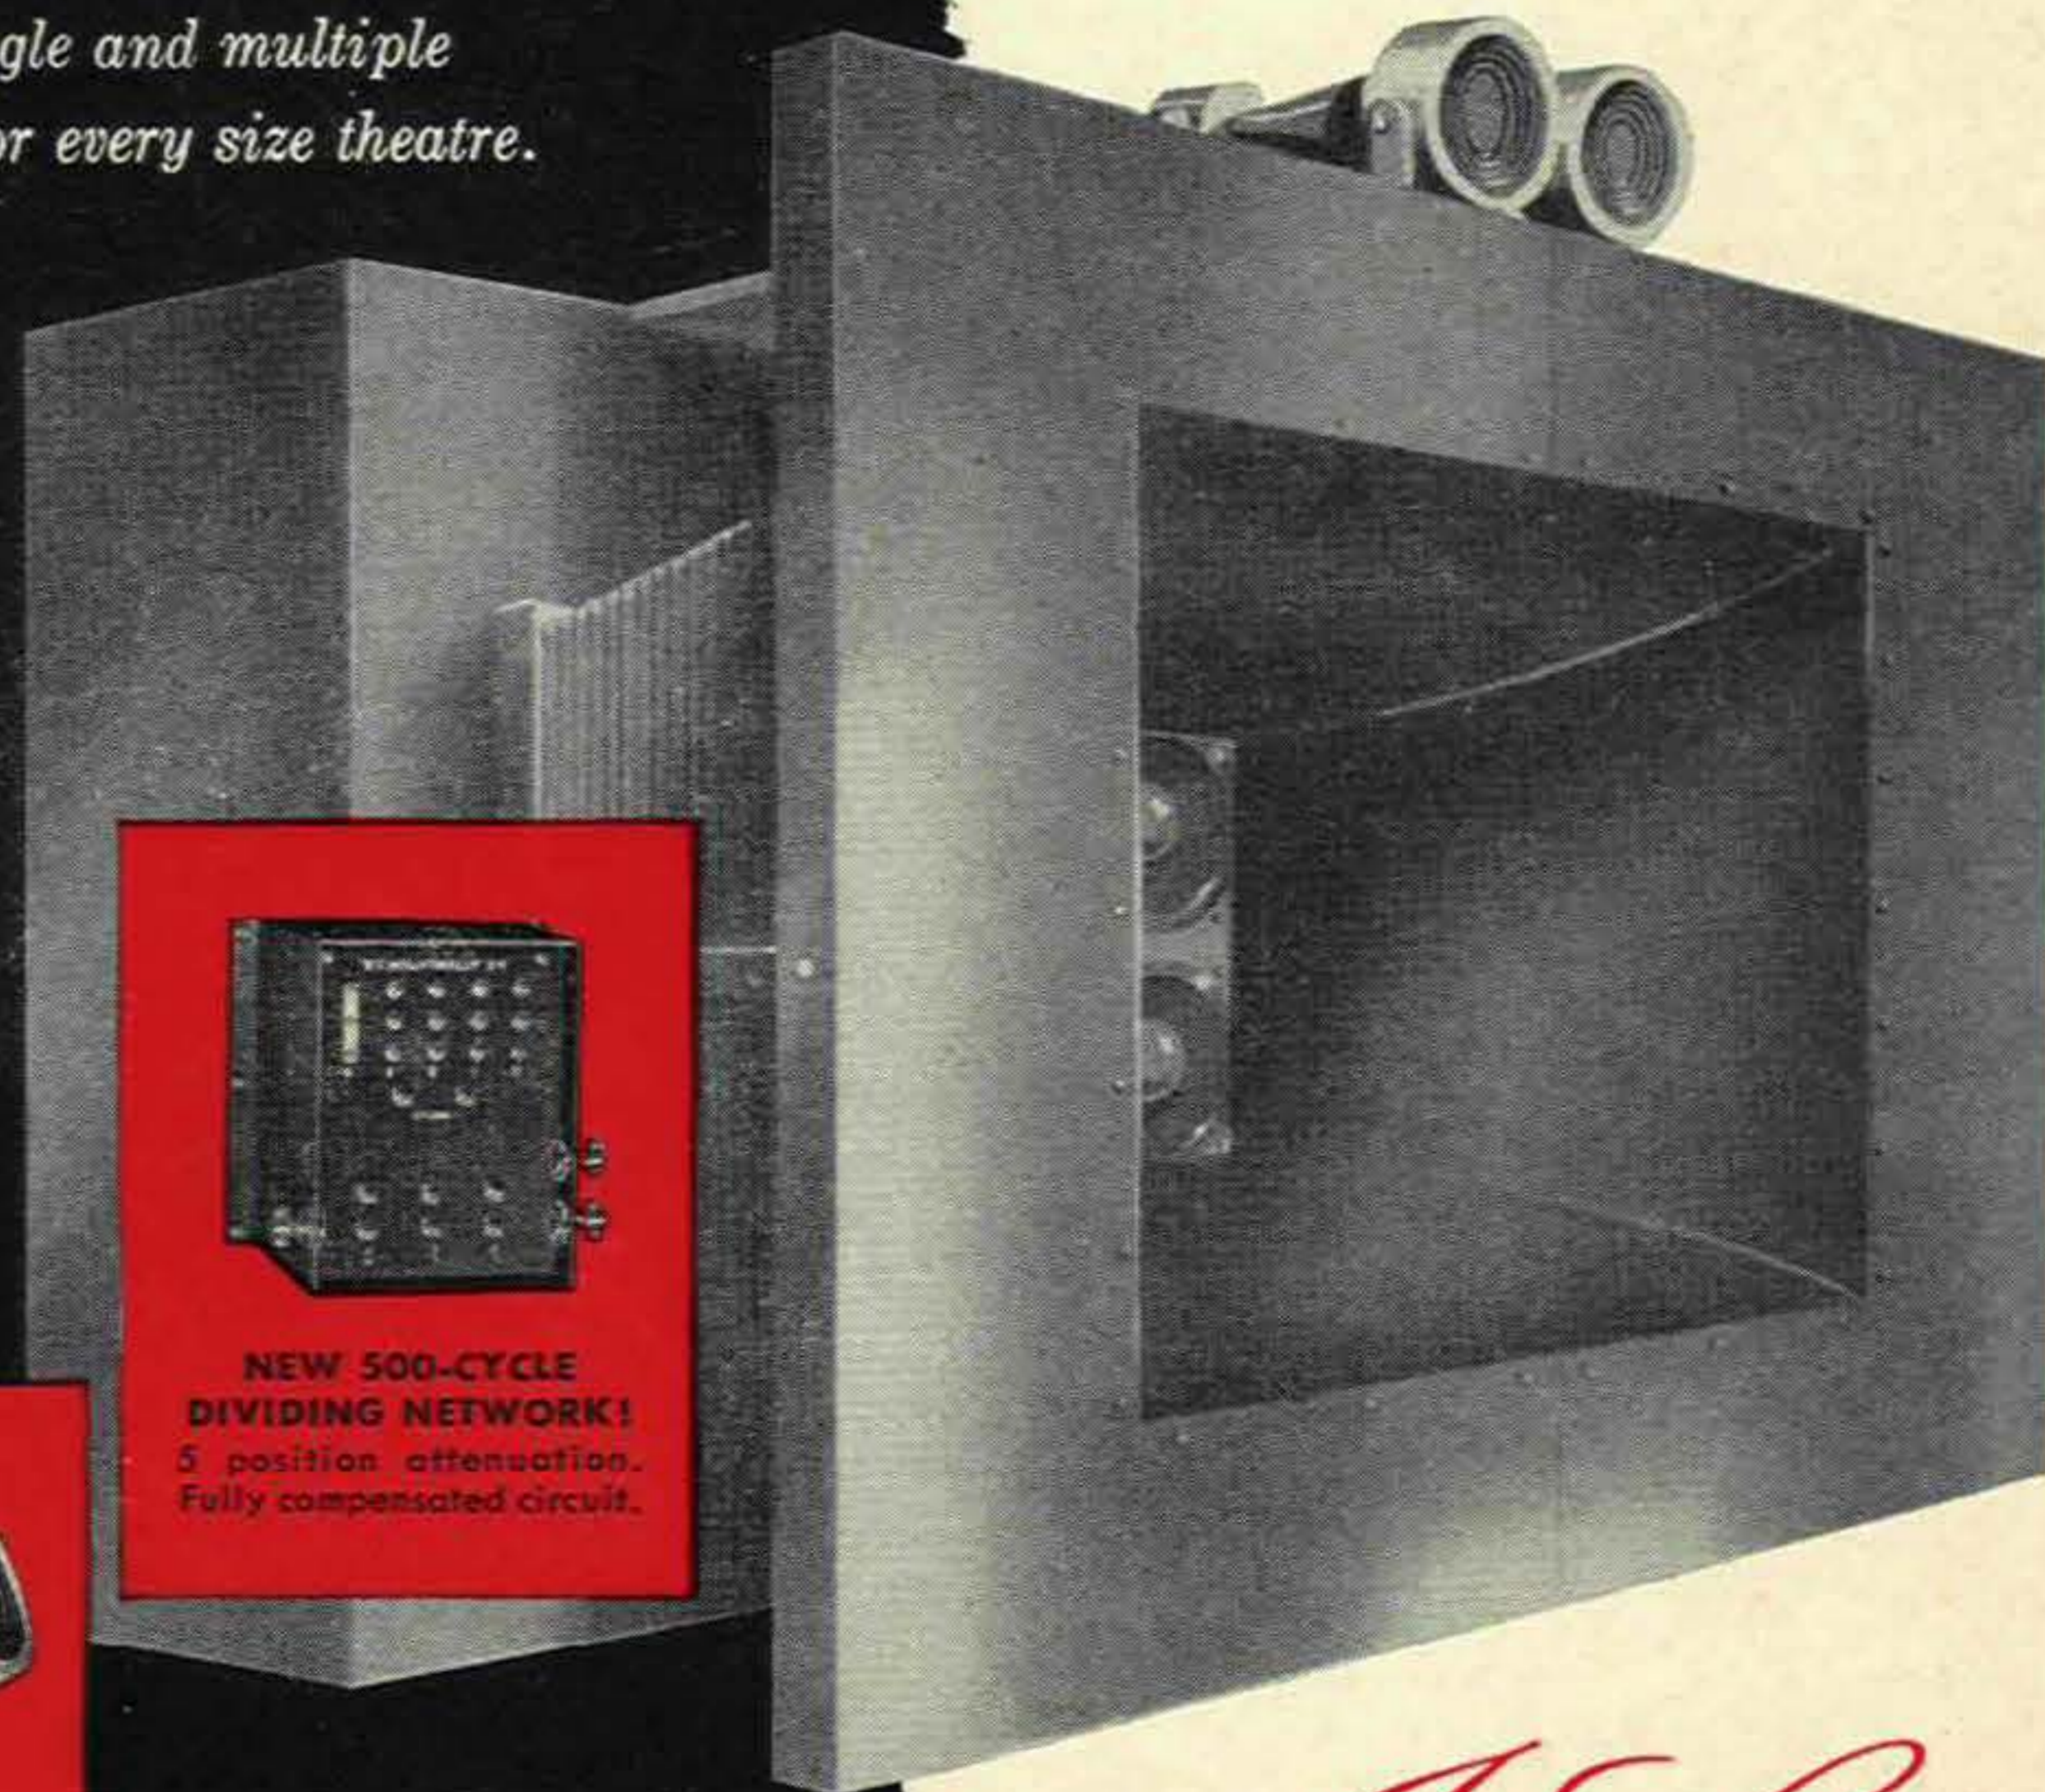

The new Jim Lansing Theatre Systems, designed and developed after two years of extensive research, provide full realization of the benefits of these new recording techniques.

The result is a smoother response, extended on both ends of the spectrum, with amazingly clear and life-like reproduction.

**NEW PISTON-LIKE  
CONES FOR  
THEATRE HORNS!**

**NEW DRIVER AND  
KOUSTICAL LENS!**  
Highest power handling capacity and smoothest controlled distribution of any single theatre unit!

**NEW 500-CYCLE  
DIVIDING NETWORK!**  
5 position attenuation.  
Fully compensated circuit.