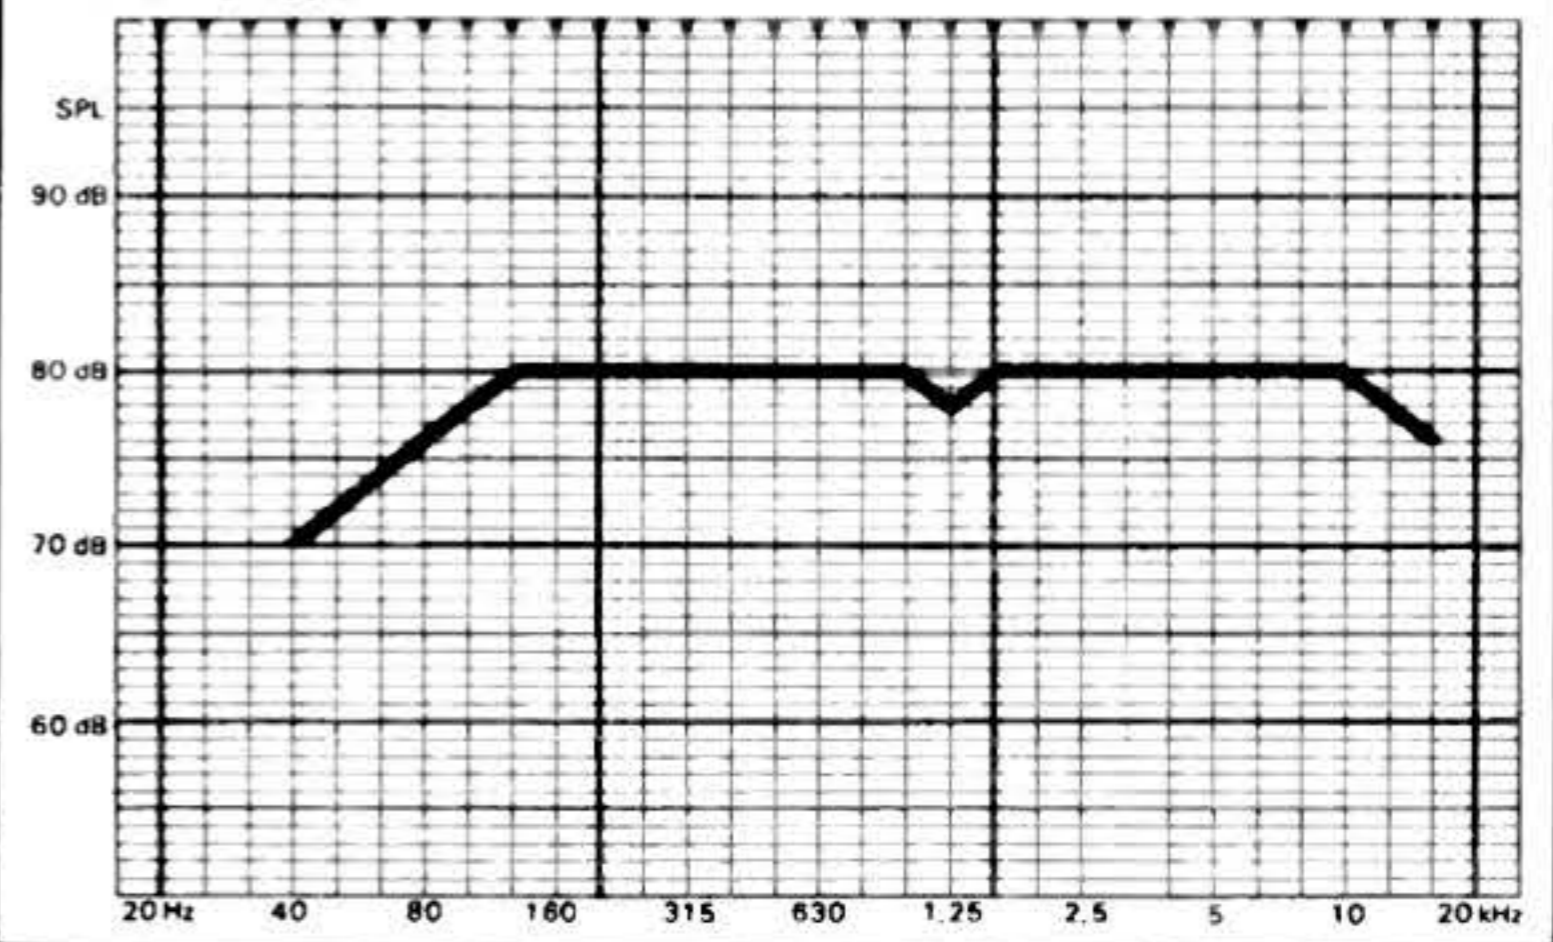

PBLs90 - 1/3 octave response 0° on axis

the physics of sound reinforcement. Hand-crafted construction and rugged detailing insure that the **PBLsuper90** is engineered for a lifetime of reliable service and a multitude of uses—a lasting investment in your career in professional sound.

The Community Cabinet—still the ultimate in sound reproduction technology. Strong. Beautiful. Efficient. Performing professionally in all applications.

The PBLsuper90 from Community. Get it. It's the best there is.

Community

COMMUNITY LIGHT & SOUND, INC., 5701 GRAYS AVE., PHILA., PA 19143

(215) 727-0900 — TELEX 834649

about:prosound.com
ALMOST TOO MUCH INFORMATION